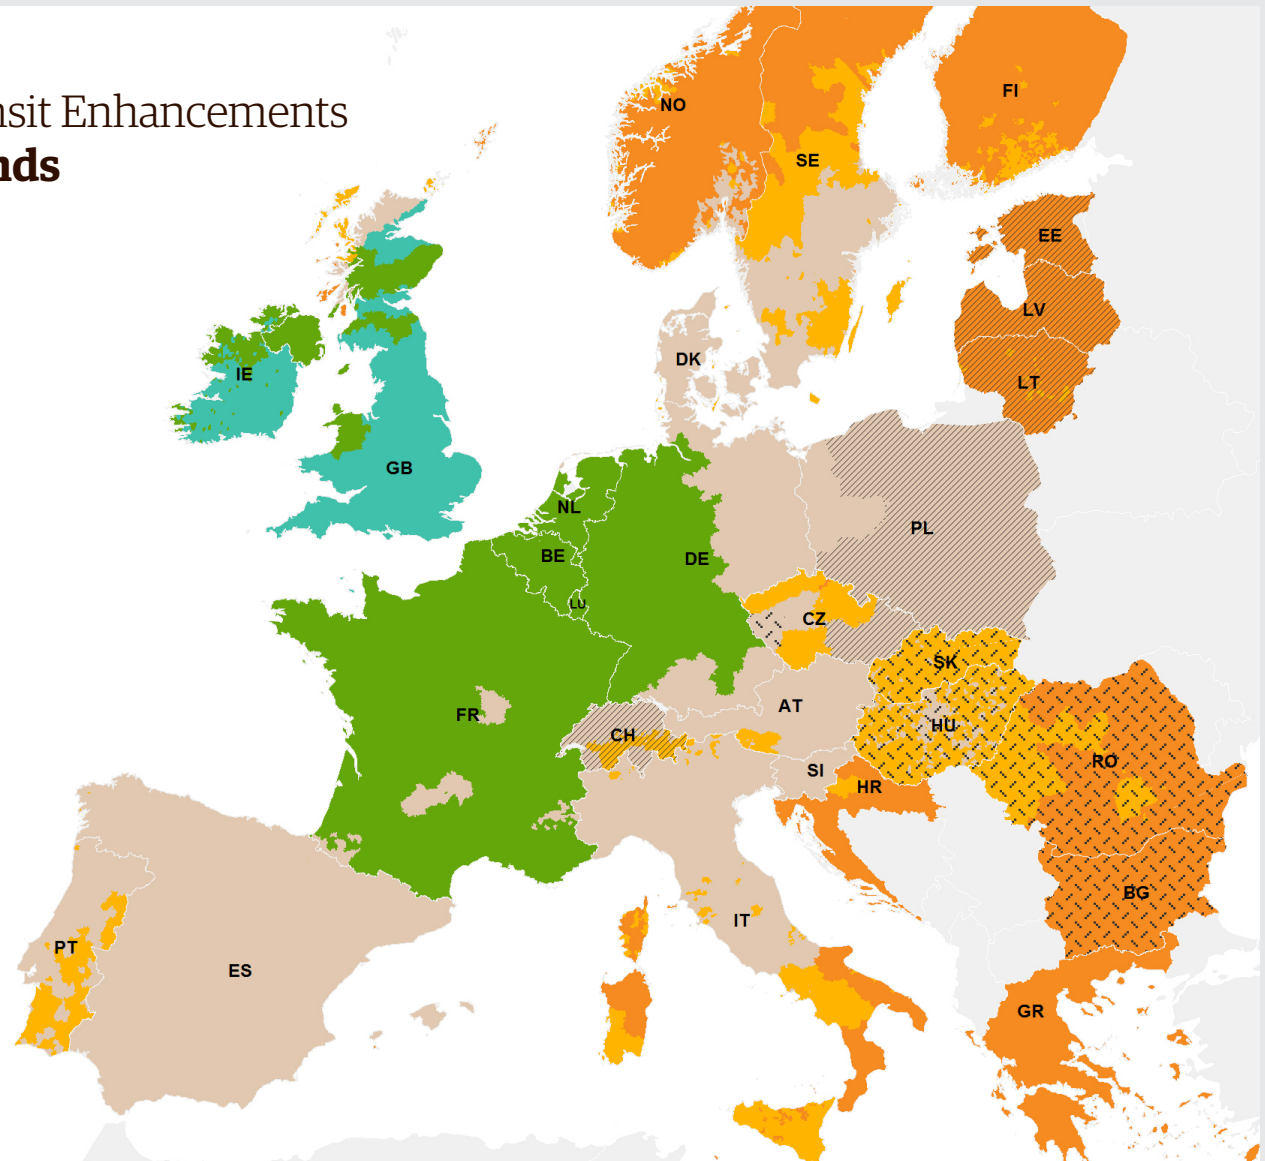

## UPS Standard® Time in Transit Enhancements From Highlands and Islands

### Legend

Enhanced 2017
Enhanced 2016
1 day
2 days
3 days
4 days
5 days
+6 days

### From Highlands and Islands

3 days to any destination in the Benelux, most of France and Western Germany\*

4 days to any destination in Spain, Denmark, Poland and most of Italy, Switzerland and Austria

Service Map colours may vary due to differences in hardware and software. This map is a general representation of UPS Ground transit times. For Service availability and to calculate the delivery time for a package shipped between a specific origin and destination worldwide, please visit [ups.com](http://ups.com).