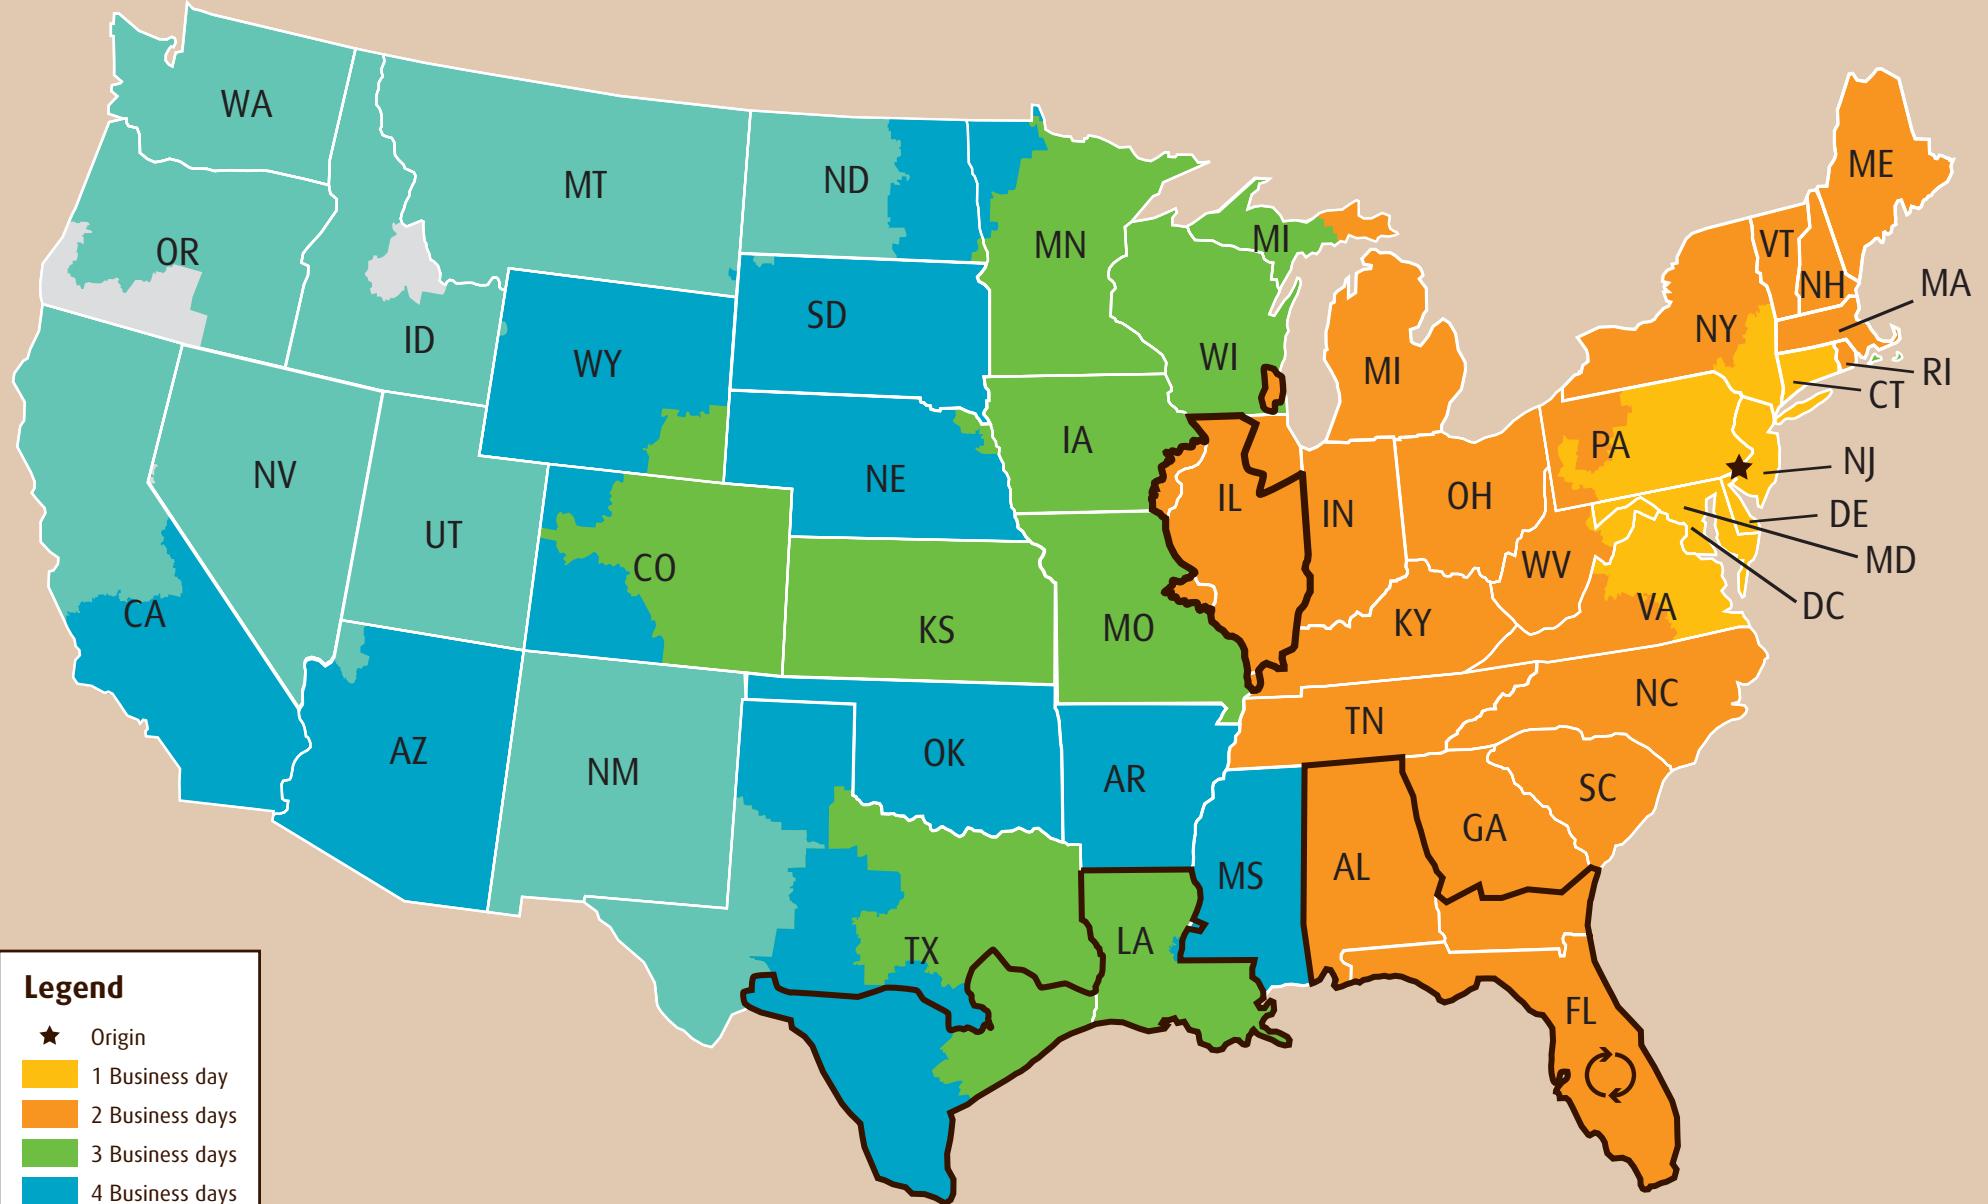

# UPS® Ground Transit Time from Philadelphia

## Legend

- ★ Origin
- 1 Business day
- 2 Business days
- 3 Business days
- 4 Business days
- 5 Business days
- 6 Business days
- Transit time changes

Service Map colors may vary due to differences in hardware and software. This map is a general representation of UPS Ground transit times. For service availability and to calculate the delivery time for a package shipped between a specific origin and destination worldwide, visit [ups.com/ctc](https://www.ups.com/ctc).

© 2016 United Parcel Service of America, Inc. UPS, the UPS trademark and the color brown are trademarks of United Parcel Service of America, Inc. All rights reserved.

**Two-day shipping**  
Philadelphia to Florida  
and Florida to Philadelphia  
is now one day faster.